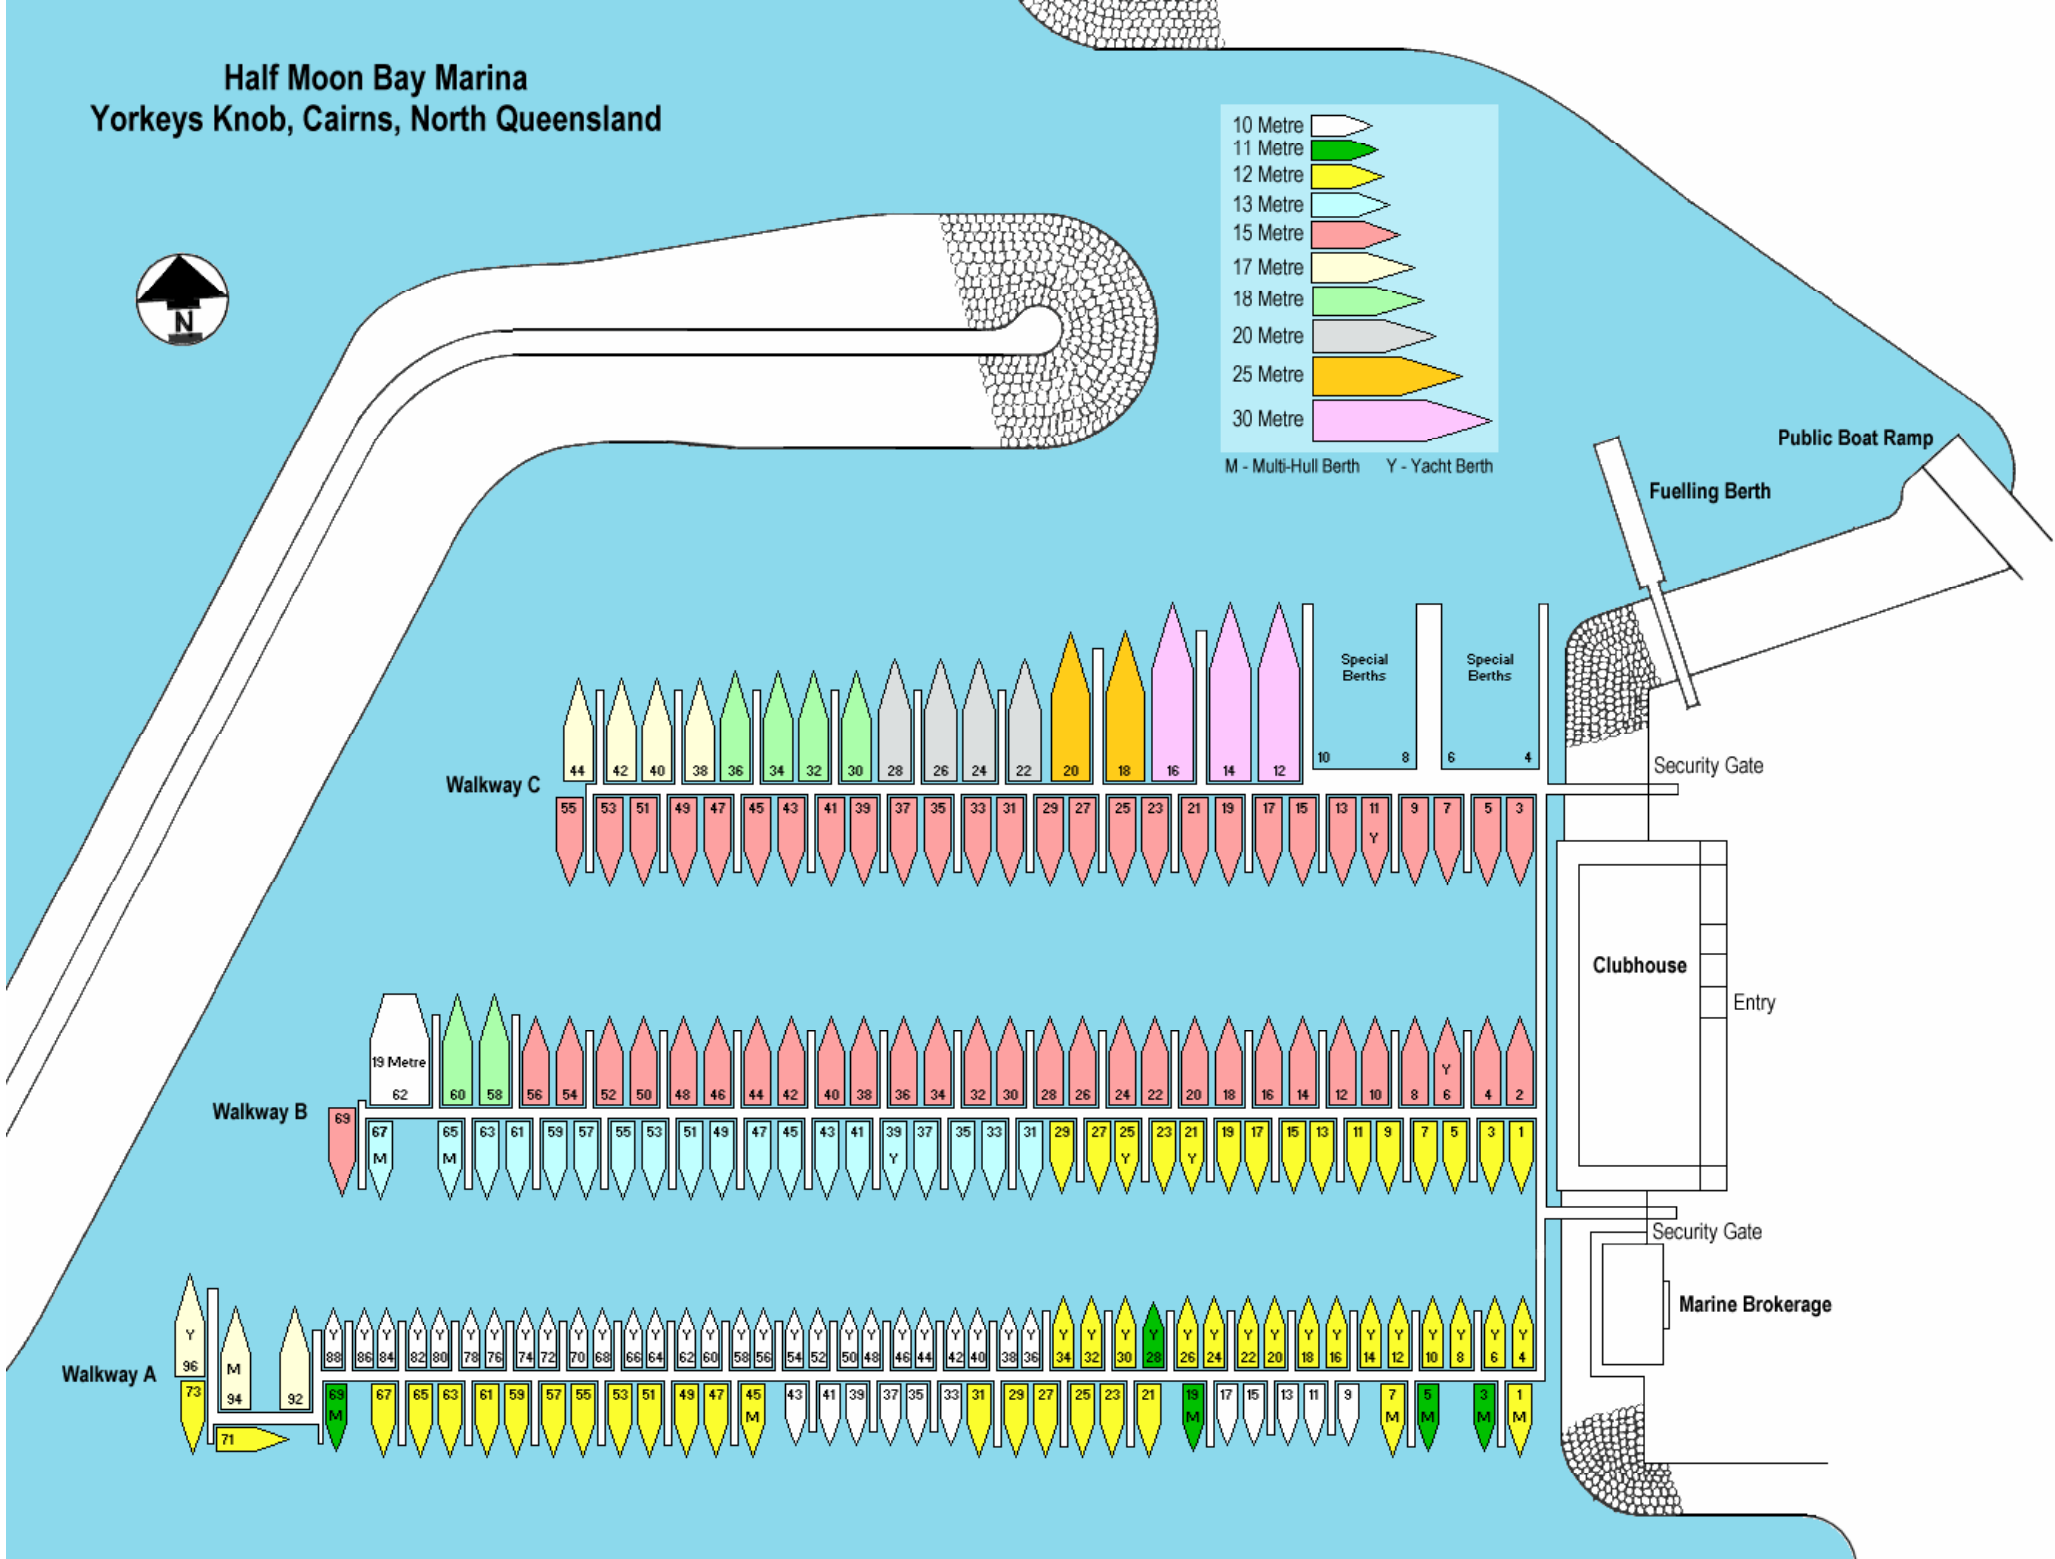

# Half Moon Bay Marina Yorkeys Knob, Cairns, North Queensland

- 10 Metre
  - 11 Metre
  - 12 Metre
  - 13 Metre
  - 15 Metre
  - 17 Metre
  - 18 Metre
  - 20 Metre
  - 25 Metre
  - 30 Metre
- M - Multi-Hull Berth    Y - Yacht Berth

Walkway C

Walkway B

Walkway A

Clubhouse

Entry

Security Gate

Marine Brokerage

Security Gate

Public Boat Ramp

Fuelling Berth

Special Berths

Special Berths

Security Gate

Security Gate

Marine Brokerage