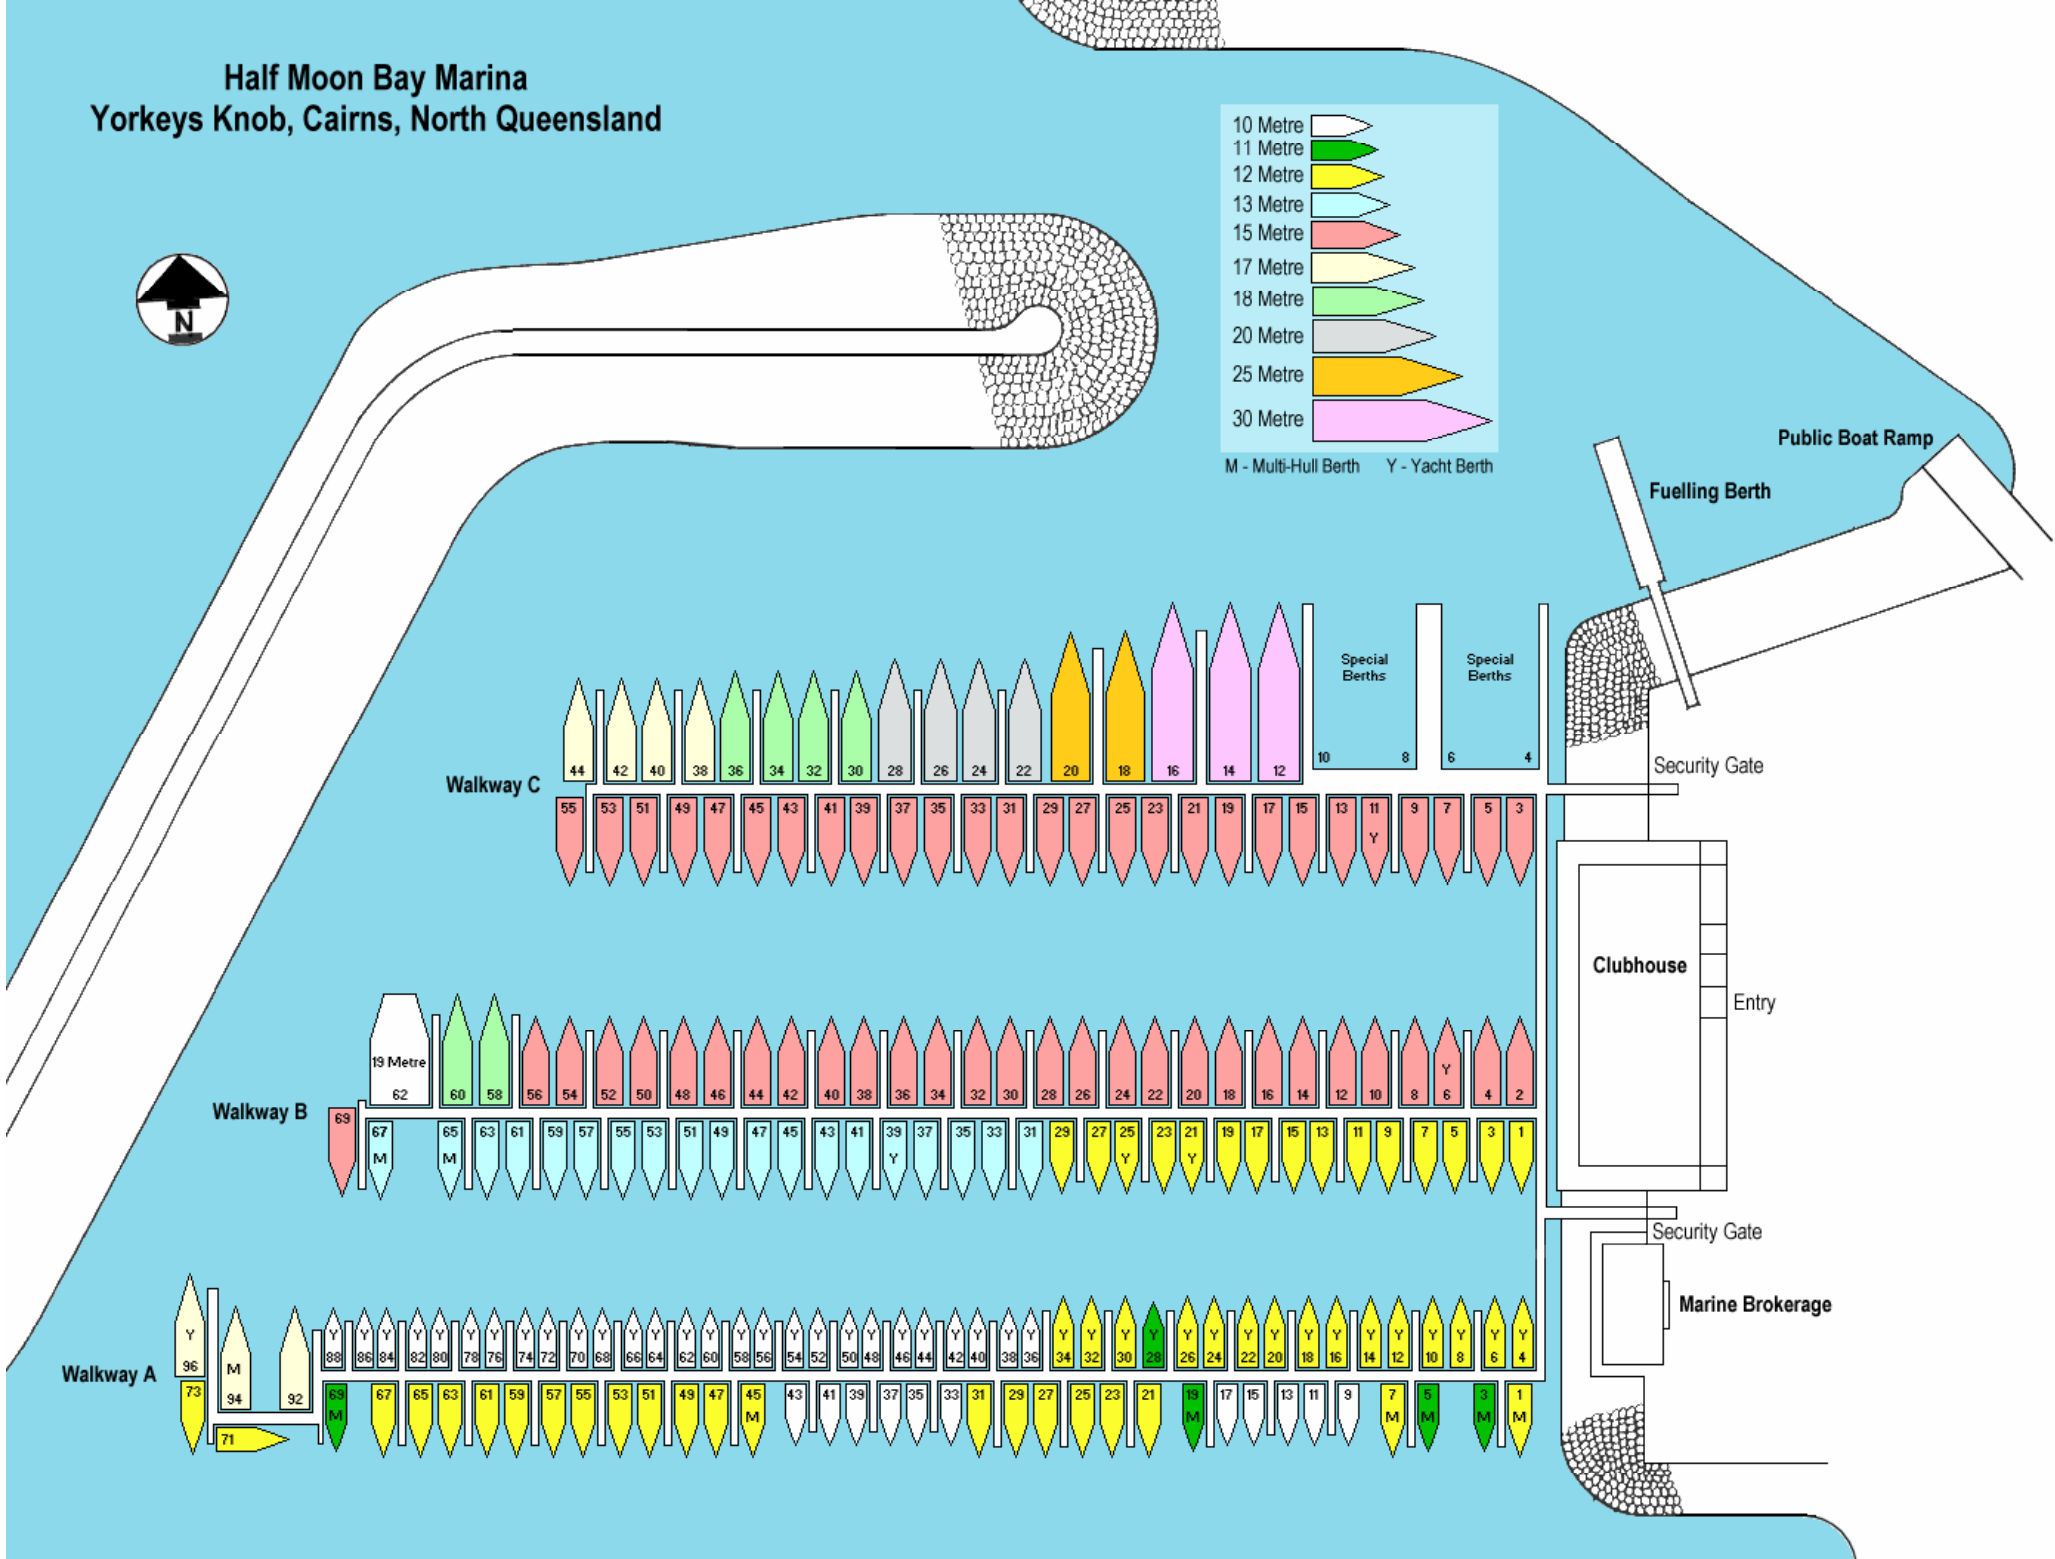

# Half Moon Bay Marina Yorkeys Knob, Cairns, North Queensland

- 10 Metre
  - 11 Metre
  - 12 Metre
  - 13 Metre
  - 15 Metre
  - 17 Metre
  - 18 Metre
  - 20 Metre
  - 25 Metre
  - 30 Metre
- M - Multi-Hull Berth    Y - Yacht Berth

Walkway C

Walkway B

Walkway A

Clubhouse  
Entry

Marine Brokerage

Public Boat Ramp  
Fuelling Berth

Special Berths    Special Berths

Security Gate

Security Gate